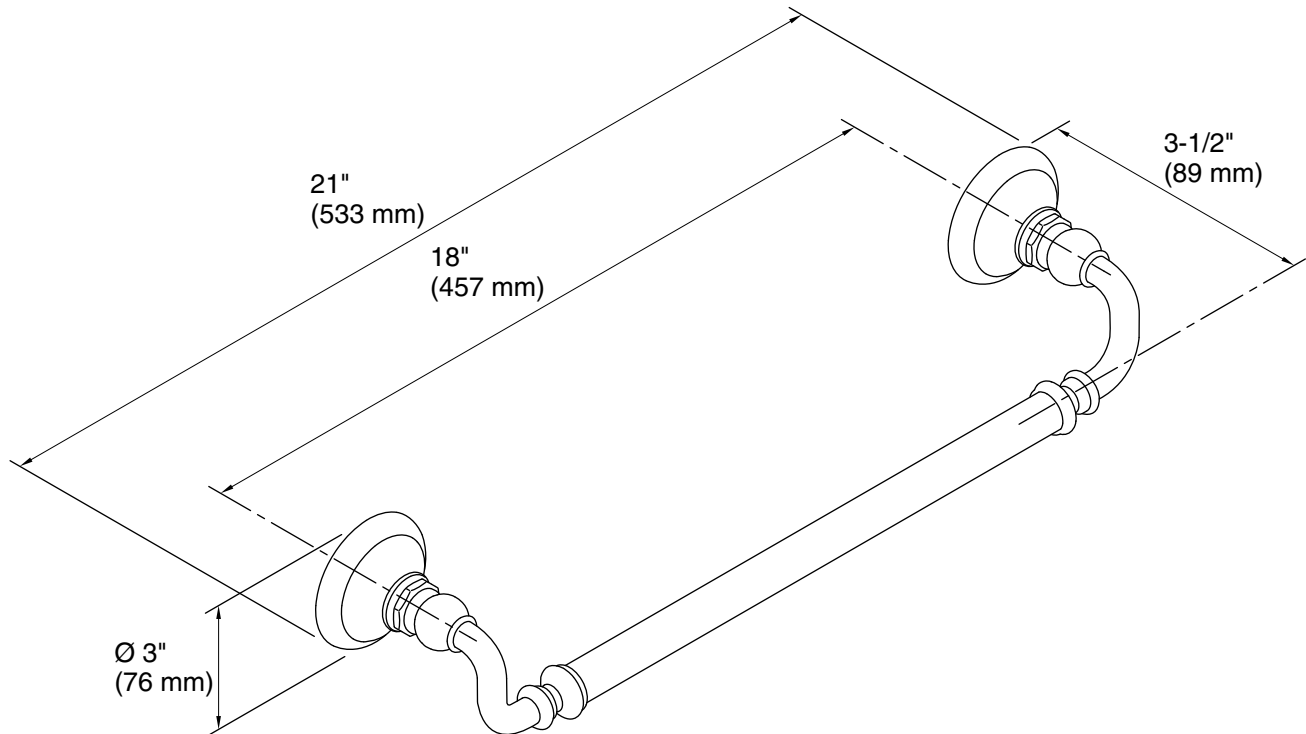

Technical Information

All product dimensions are nominal.

Installation Type: Wall-mount

Material: Metal

Notes

Install this product according to the installation guide.

CAUTION: Risk of personal injury. Do not install these products in any area where they are likely to be used inadvertently as a grab bar or support bar. These products are not designed or intended for use as a grab bar or support bar.